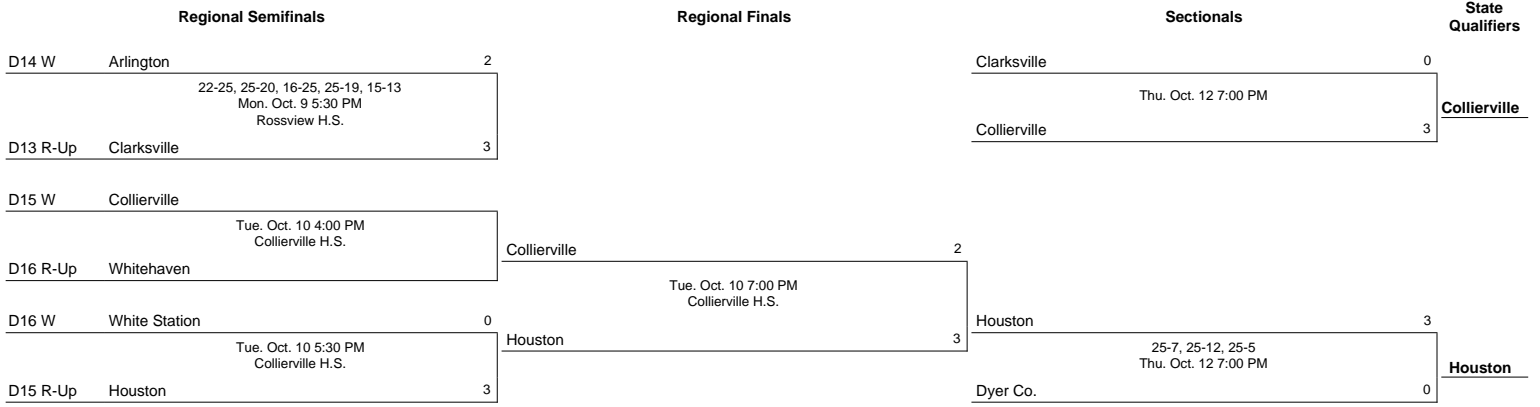

2017 Class AAA Region Girls' Volleyball Tournament

October 9 - October 12, 2017 -

Regional Semifinals			Regional Finals			Sectionals			State Qualifiers
D1 W	Tennessee	3	Tennessee	25-23, 25-10, 27-25 Tue. Oct. 10 7:30 PM Tennessee H.S.	3	Tennessee	25-14, 25-22, 25-19 Thu. Oct. 12 7:00 PM	3	Tennessee
D2 R-Up	Morristown East	0				Heritage	0		
D2 W	Morristown West	2	Volunteer	25-18, 18-25, 19-25, 25-22 Tue. Oct. 10 6:00 PM Tennessee H.S.	0	Heritage	0		
D1 R-Up	Volunteer	3							
D3 W	Hardin Valley	3	Hardin Valley	Tue. Oct. 10 Oak Ridge H.S.	3	Hardin Valley	25-15, 25-11, 25-10 Thu. Oct. 12 7:00 PM	3	Hardin Valley
D4 R-Up	Bearden	0				Volunteer	0		
D4 W	Oak Ridge	3	Heritage	Tue. Oct. 10 Oak Ridge H.S.	0	Hardin Valley	0		
D3 R-Up	Heritage	0							
D5 W	Cleveland	3	Cleveland	Tue. Oct. 10 Cleveland H.S.	3	Cleveland	25-20, 25-17, 25-20 Thu. Oct. 12 7:00 PM	3	Cleveland
D6 R-Up	Warren Co.	1				Walker Valley	0		
D6 W	Cookeville	1	Walker Valley	Mon. Oct. 9 Cleveland H.S.	3	Blackman	0		
D5 R-Up	Walker Valley	3							
D7 W	Siegel	3	Siegel	25-7, 25-7, 25-8 Tue. Oct. 10 4:30 PM Siegel H.S.	3	Siegel	25-12, 25-17, 25-14 Thu. Oct. 12 7:00 PM	3	Siegel
D8 R-Up	Lincoln Co.	0				Walker Valley	0		
D8 W	Coffee Co.	0	Blackman	25-9, 25-13, 25-10 Tue. Oct. 10 6:00 PM Siegel H.S.	0	Walker Valley	0		
D7 R-Up	Blackman	3							
D9 W	Lebanon	3	Beech	Tue. Oct. 10 2:00 PM Lebanon H.S.	0	Station Camp	25-15, 25-20, 25-15 Thu. Oct. 12 7:00 PM	0	Ravenwood
D10 R-Up	Beech	0				Station Camp	0		
D10 W	Station Camp	0	Station Camp	Mon. Oct. 9 4:00 PM Lebanon H.S.	3	Ravenwood	3		
D9 R-Up	Wilson Central	3							
D11 W	Hillsboro	0	Ravenwood	25-15, 25-12, 25-15 Tue. Oct. 10 6:00 PM Hillsboro H.S.	0	Brentwood	25-21, 25-14, 25-13 Thu. Oct. 12 7:00 PM	3	Brentwood
D12 R-Up	Ravenwood	3				Brentwood	3		
D12 W	Brentwood	3	Brentwood	25-23, 25-21, 25-19 Tue. Oct. 10 7:30 PM Hillsboro H.S.	3	Beech	0		
D11 R-Up	Dickson Co.	0							
D13 W	Rossvie	2	Dyer Co.	15-25, 25-17, 25-23, 17-25, 15-10 Mon. Oct. 9 4:00 PM Rossvie H.S.	3				
D14 R-Up	Dyer Co.	3							