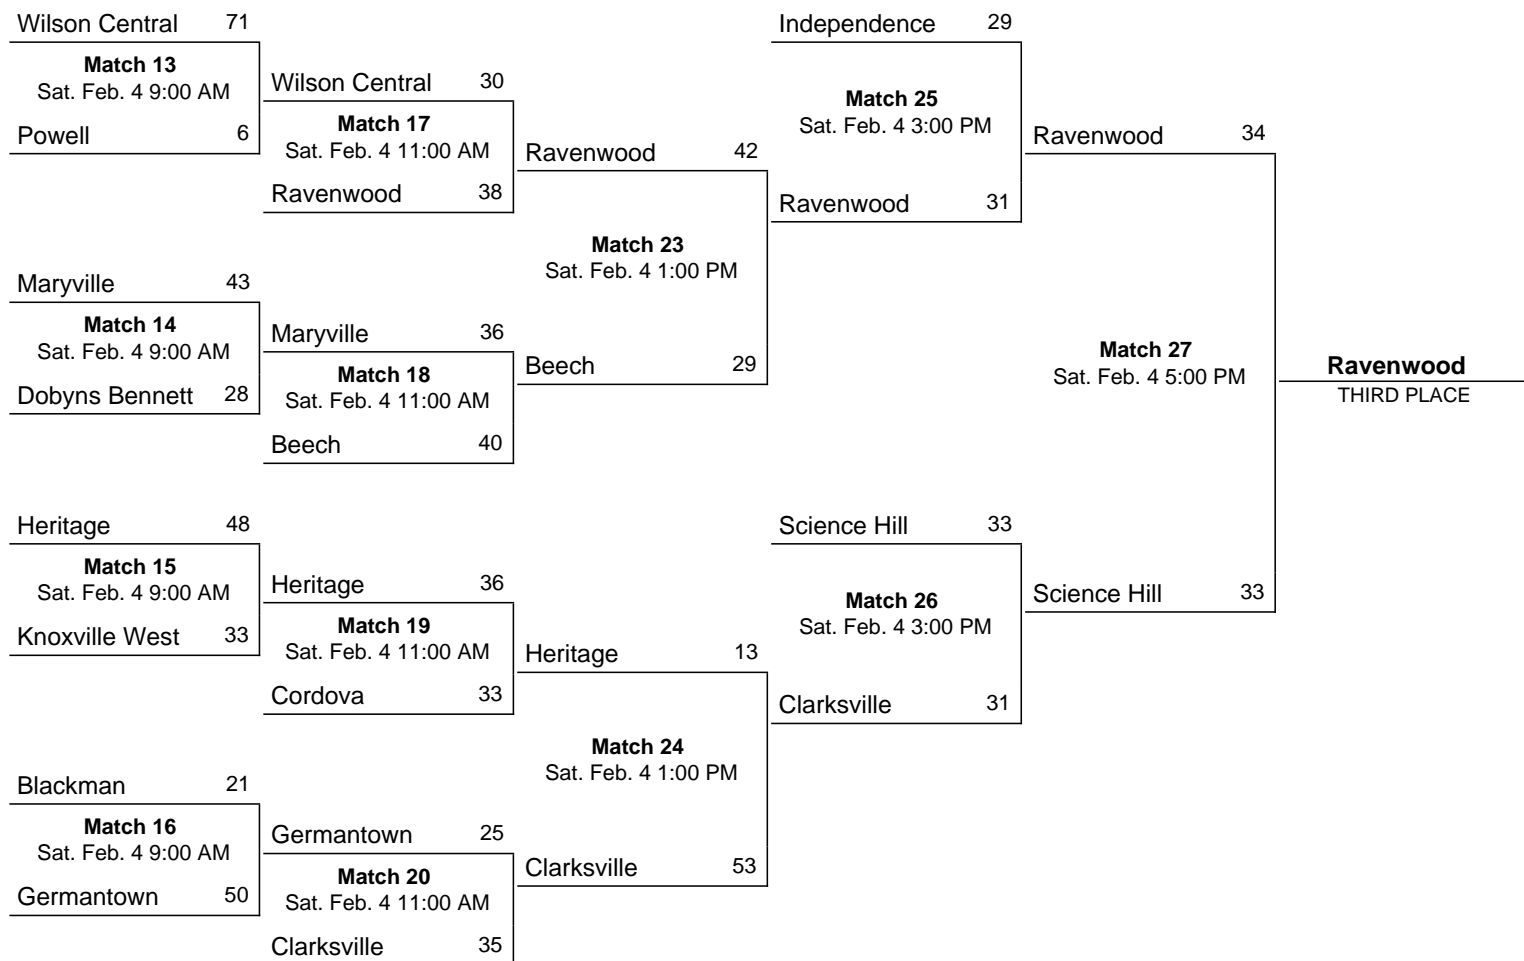

2012 Class AAA State Dual Wrestling Tournament

February 3 - February 4, 2012 - Williamson Co. Expo Center - Franklin, TN

First Round	Quarterfinals	Semifinals	Championship
Soddy-Daisy 60	Soddy-Daisy 39	Soddy-Daisy 53	Match 28 Sat. Feb. 4 7:00 PM Soddy-Daisy STATE CHAMPION
Match 1 Fri. Feb. 3 3:30 PM Wilson Central 3	Match 9 Fri. Feb. 3 7:30 PM Clarksville 29	Match 21 Sat. Feb. 4 1:00 PM Independence 9	
Clarksville 69	Independence 36	Science Hill 16	
Match 2 Fri. Feb. 3 3:30 PM Powell 9	Match 10 Fri. Feb. 3 7:30 PM Cordova 35	Match 22 Sat. Feb. 4 1:00 PM Cleveland 22	
Maryville 2	Science Hill 63		
Match 3 Fri. Feb. 3 3:30 PM Independence 58	Match 11 Fri. Feb. 3 7:30 PM Beech 18		
Dobyns Bennett 21	Cleveland 36		
Match 4 Fri. Feb. 3 3:30 PM Cordova 43	Match 12 Fri. Feb. 3 7:30 PM Ravenwood 27		
Science Hill 42			
Match 5 Fri. Feb. 3 5:30 PM Heritage 36			
Knoxville West 26			
Match 6 Fri. Feb. 3 5:30 PM Beech 49			
Blackman 12			
Match 7 Fri. Feb. 3 5:30 PM Cleveland 58			
Germantown 19			
Match 8 Fri. Feb. 3 5:30 PM Ravenwood 47			

Consolation Bracket

Notes: