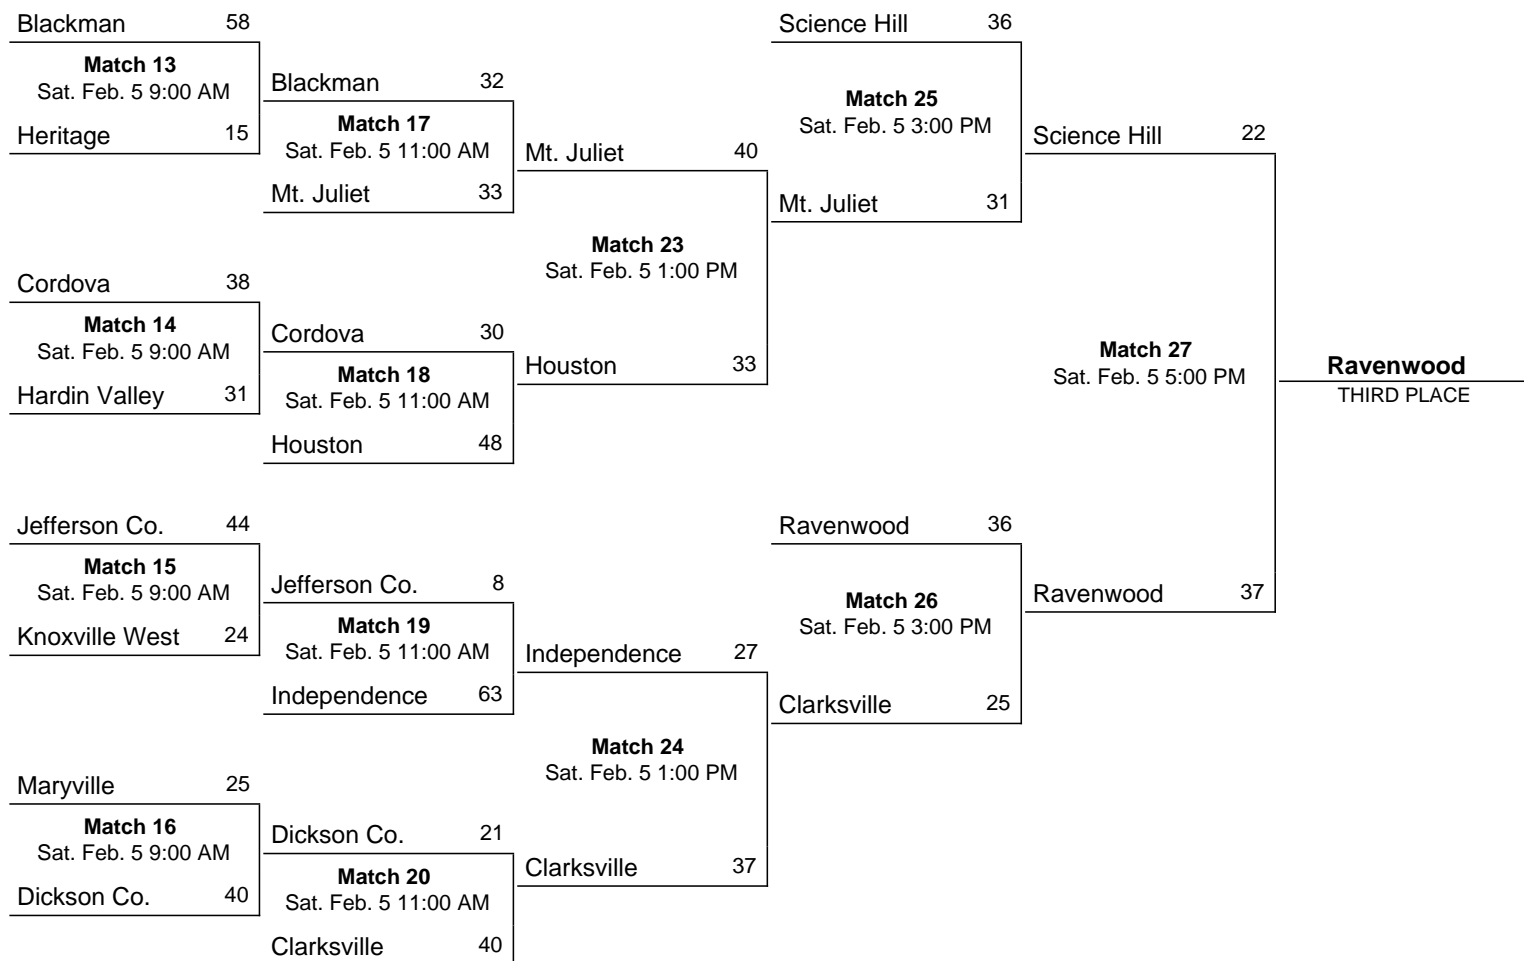

2011 Class AAA State Dual Wrestling Tournament

February 4 - February 5, 2011 - Williamson Co. Expo Center - Franklin, TN

First Round	Quarterfinals	Semifinals	Championship
Science Hill (30-5) 36			
Match 1 Fri. Feb. 4 3:30 PM	Science Hill 33		
Blackman (24-6) 27	Match 9 Fri. Feb. 4 7:30 PM	Science Hill 3	
Clarksville 55	Clarksville 32		
Match 2 Fri. Feb. 4 3:30 PM		Match 21 Sat. Feb. 5 1:00 PM	Soddy-Daisy 15
Heritage 15			
Soddy-Daisy (21-3) 64	Soddy-Daisy 50		
Match 3 Fri. Feb. 4 3:30 PM	Match 10 Fri. Feb. 4 7:30 PM	Soddy-Daisy 65	
Cordova (21-8) 10	Independence 15		
Hardin Valley 3			
Match 4 Fri. Feb. 4 3:30 PM			Match 28 Sat. Feb. 5 7:30 PM
Independence 62			Bradley Central STATE CHAMPION
Jefferson Co. (15-7) 30	Ravenwood 44		
Match 5 Fri. Feb. 4 3:30 PM	Match 11 Fri. Feb. 4 7:30 PM	Ravenwood 34	
Ravenwood (37-1) 47	Houston 30		
Knoxville West 10			
Match 6 Fri. Feb. 4 3:30 PM		Match 22 Sat. Feb. 5 1:00 PM	Bradley Central 44
Houston (18-2) 61			
Bradley Central (21-1) 46	Bradley Central 56		
Match 7 Fri. Feb. 4 3:30 PM	Match 12 Fri. Feb. 4 7:30 PM	Bradley Central 40	
Maryville 30	Mt. Juliet 18		
Dickson Co. (20-6) 25			
Match 8 Fri. Feb. 4 3:30 PM			
Mt. Juliet 40			

Consolation Bracket

Notes: