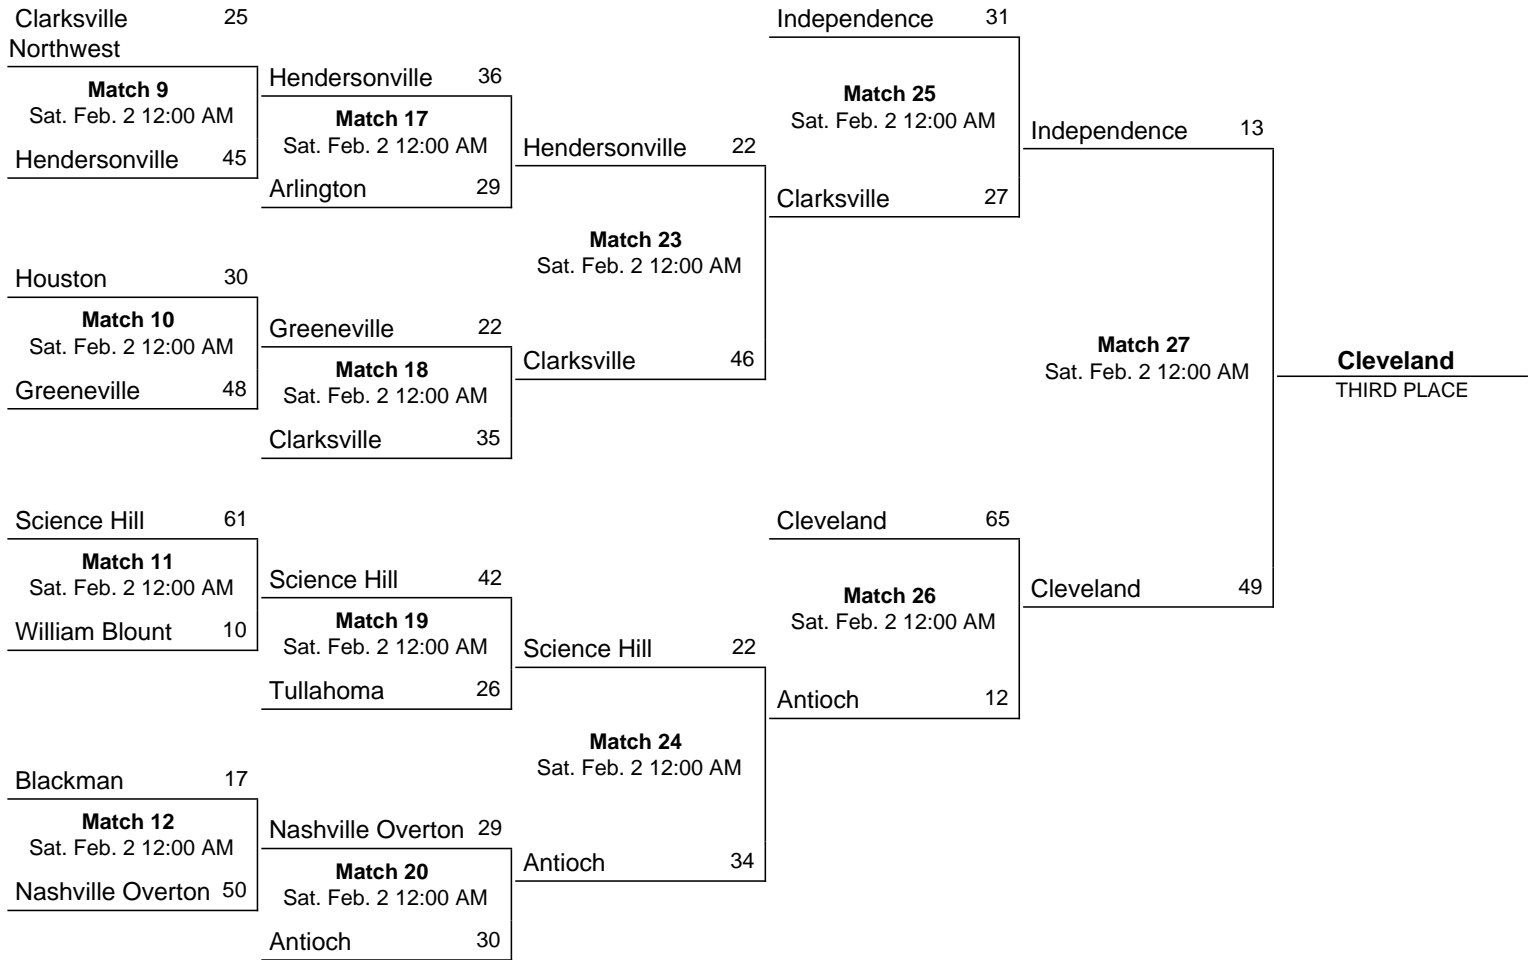

2008 Class AAA State Dual Wrestling Tournament

February 1 - February 1, 2008 - Clarksville High School - Clarksville, TN

First Round	Quarterfinals	Semifinals	Championship
Bradley Central 53			
Match 1 Fri. Feb. 1 12:00 AM	Bradley Central 57		
Clarksville Northwest 13	Match 13 Fri. Feb. 1 12:00 AM	Bradley Central 43	
Hendersonville 36	Antioch 20		
Match 2 Fri. Feb. 1 12:00 AM		Match 21 Sat. Feb. 2 12:00 AM	Bradley Central 54
Antioch 40			
Independence 38	Independence 40		
Match 3 Fri. Feb. 1 12:00 AM	Match 14 Fri. Feb. 1 12:00 AM	Independence 15	
Houston 33	Tullahoma 23		
Tullahoma 40			
Match 4 Fri. Feb. 1 12:00 AM			Match 28 Sat. Feb. 2 12:00 AM
Greeneville 39			Bradley Central STATE CHAMPION
Clarksville 42	Clarksville 21		
Match 5 Fri. Feb. 1 12:00 AM	Match 15 Fri. Feb. 1 12:00 AM	Cleveland 27	
Science Hill 30	Cleveland 39		
William Blount 12		Match 22 Sat. Feb. 2 12:00 AM	Ooltewah 12
Match 6 Fri. Feb. 1 12:00 AM			
Cleveland 64			
Arlington 33	Arlington 9		
Match 7 Fri. Feb. 1 12:00 AM	Match 16 Fri. Feb. 1 12:00 AM	Ooltewah 36	
Blackman 31	Ooltewah 56		
Nashville Overton 31			
Match 8 Fri. Feb. 1 12:00 AM			
Ooltewah 34			

Consolation Bracket

Notes: