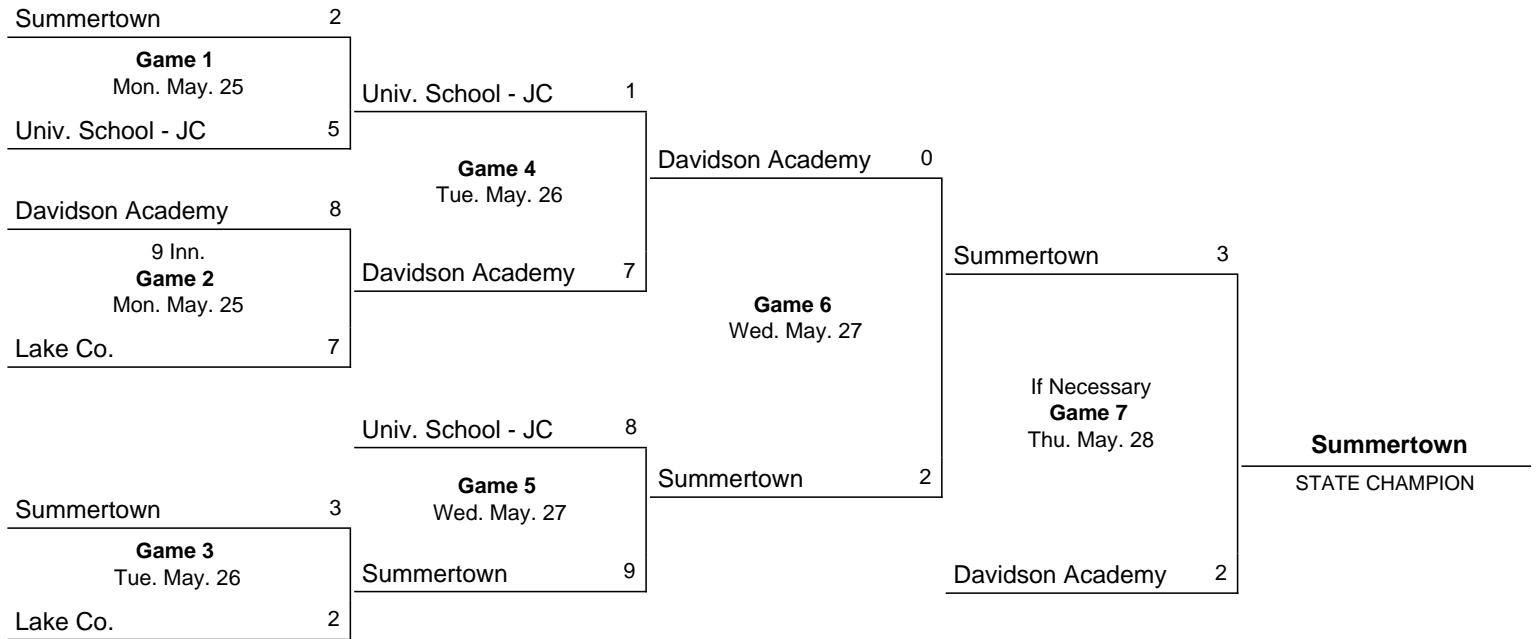

1992 Class A State Baseball Tournament

May 25 - May 28, 1992 - Reese Smith Field - MTSU - Murfreesboro, TN

Notes: