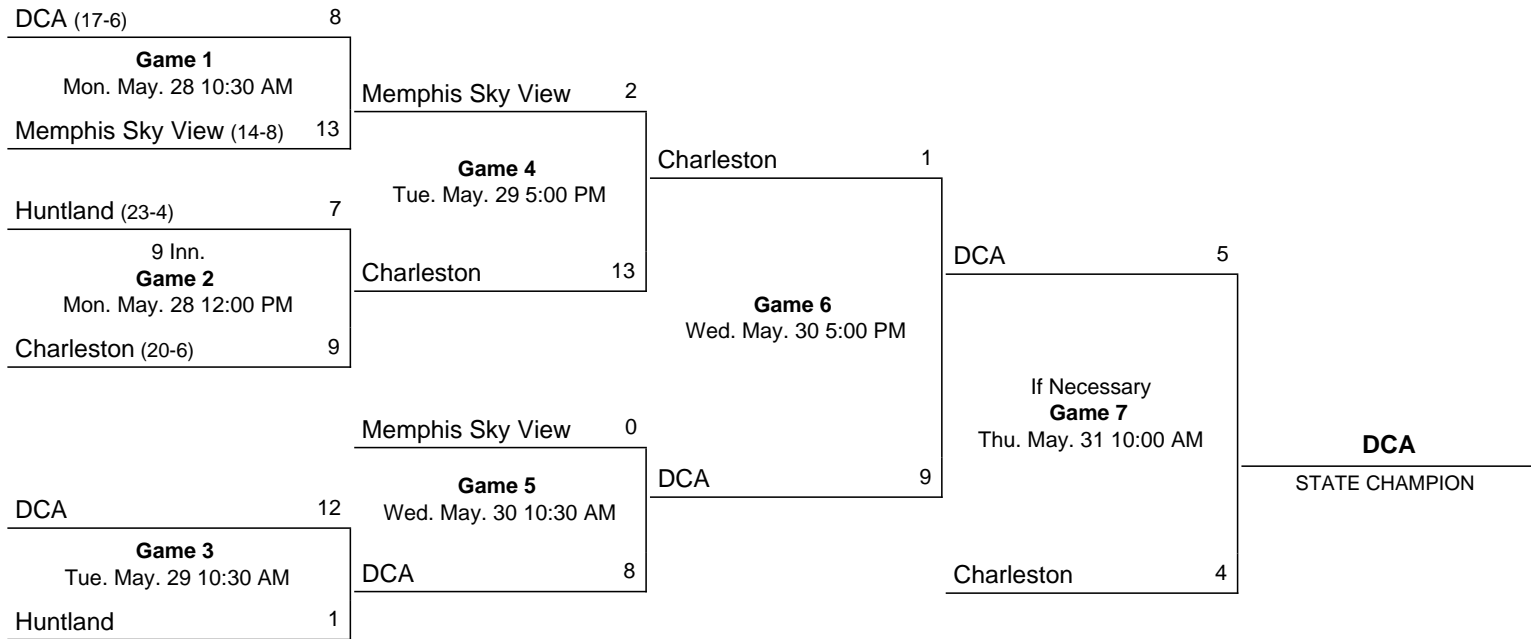

1990 Class A State Baseball Tournament

May 28 - May 31, 1990 - Reese Smith Field - MTSU - Murfreesboro, TN

Notes: