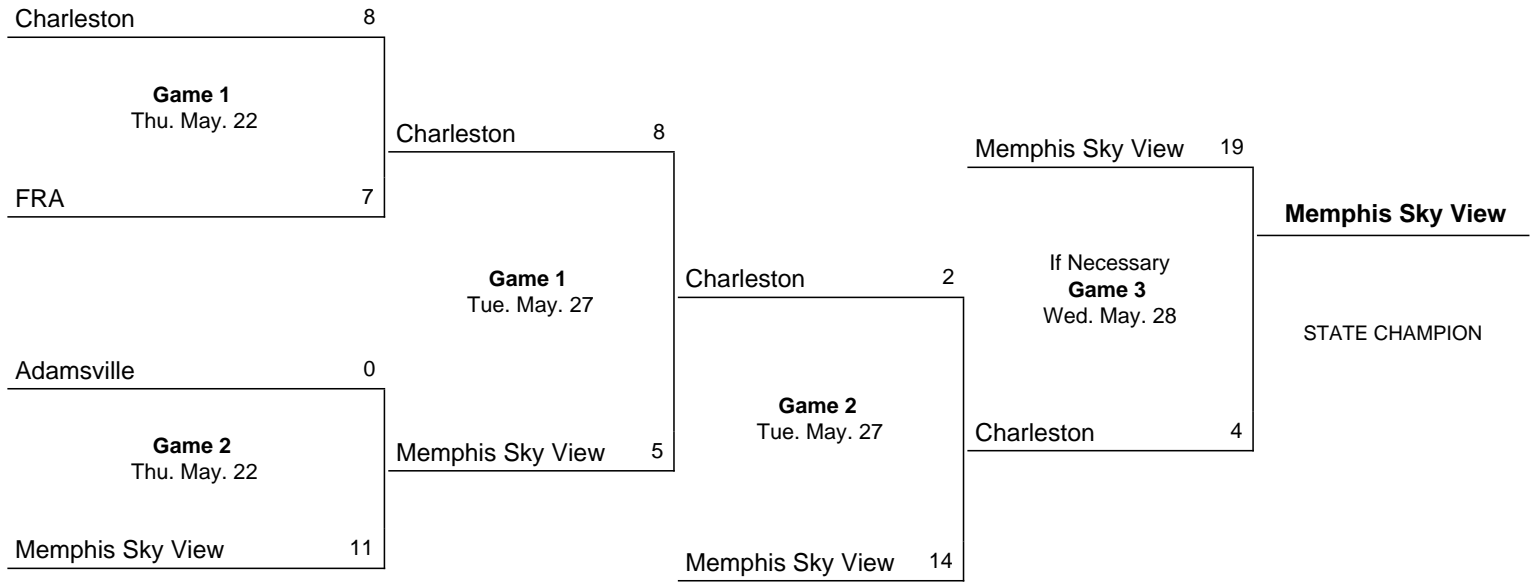

1986 Class A State Baseball Tournament

May 22 - May 26, 1986 - Memphis, TN

Notes:
 The Region Champions played a single elimination game. The winners then played a best two-out-of-three series to determine the state champion.